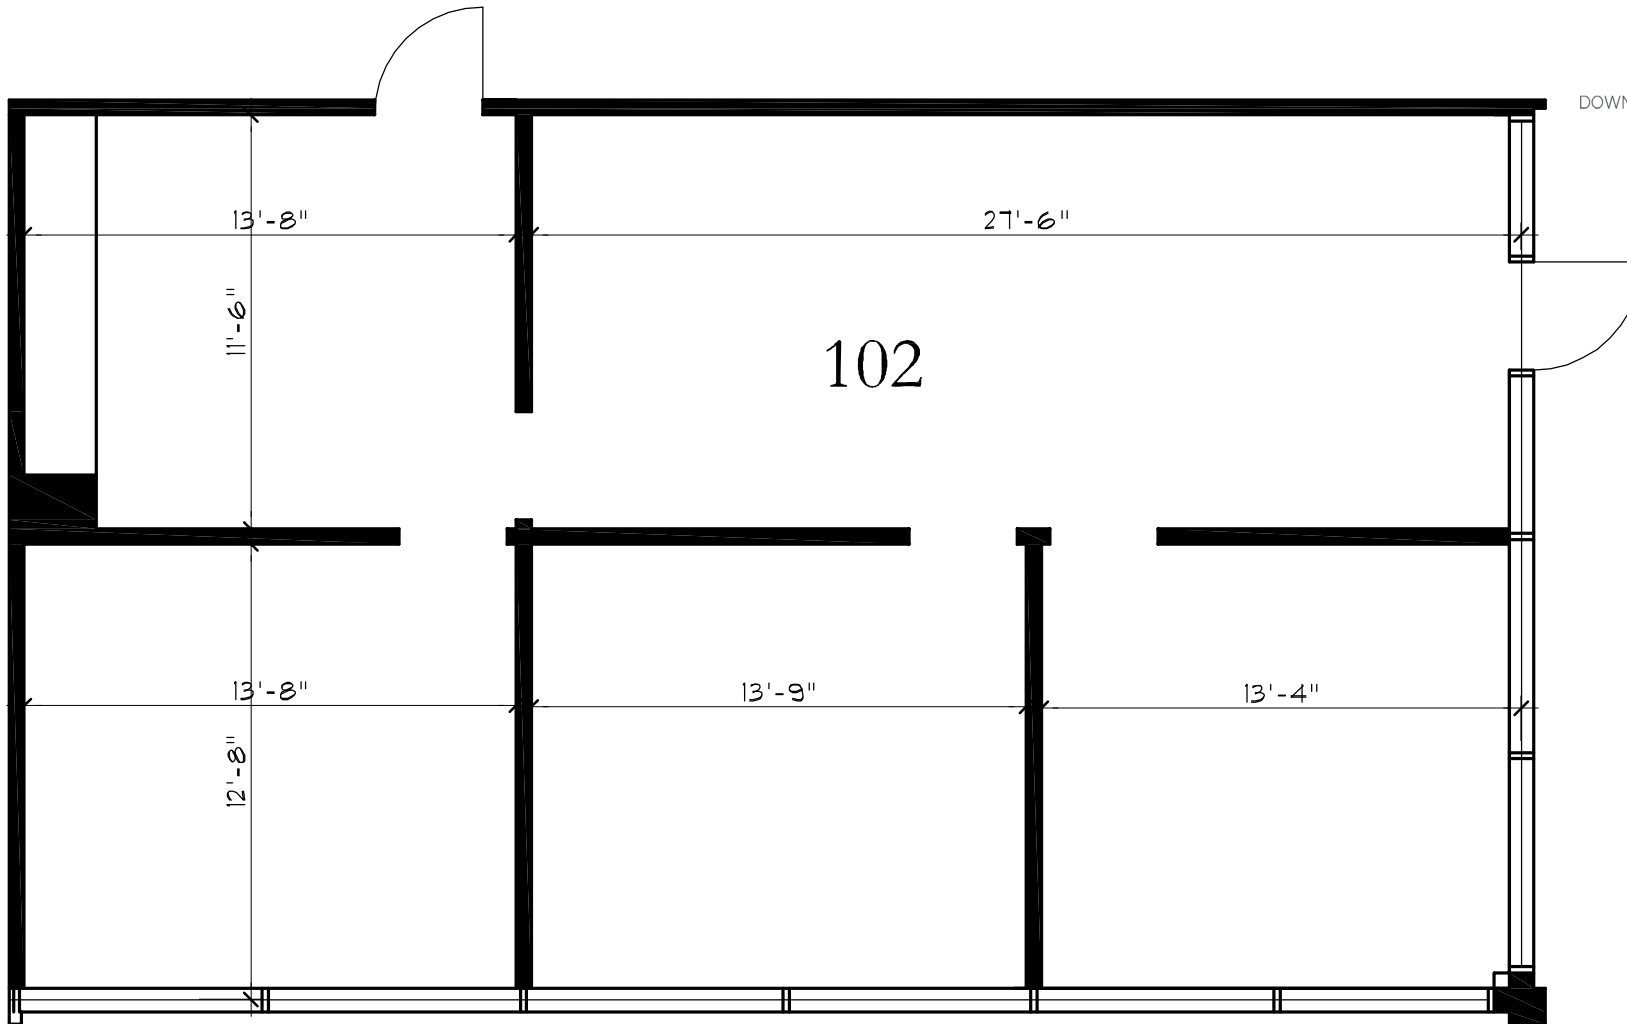

CROSSING

DOWNTOWN APARTMENTS + OFFICE SUITES

dgcrossing.com

OFFICE SUITE 102

SCALE: 3/16" = 1'-0"

1022 SF