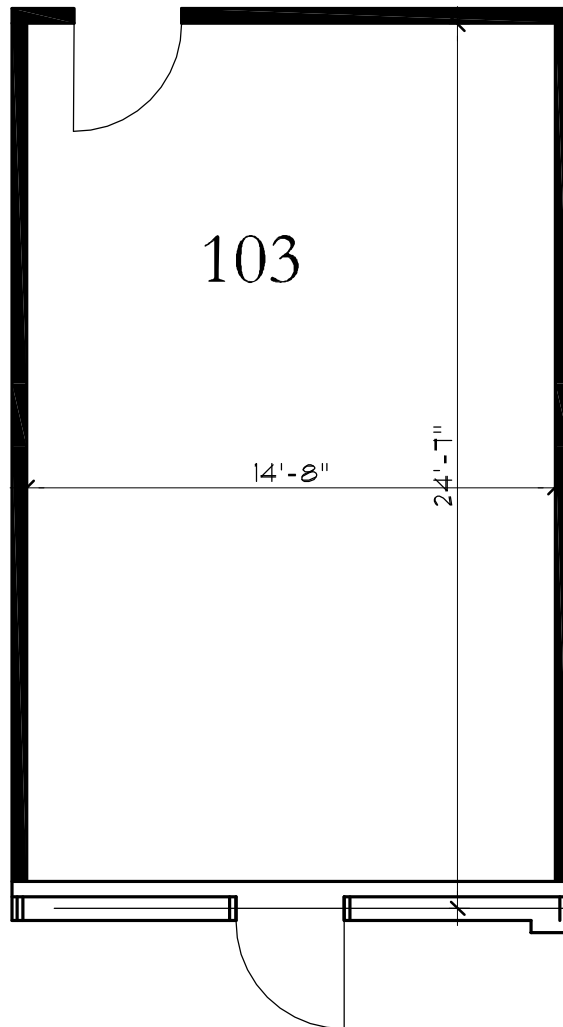

CROSSING

DOWNTOWN APARTMENTS + OFFICE SUITES

dgcrossing.com

OFFICE SUITE 103

SCALE: 3/16" = 1'-0"

362 SF