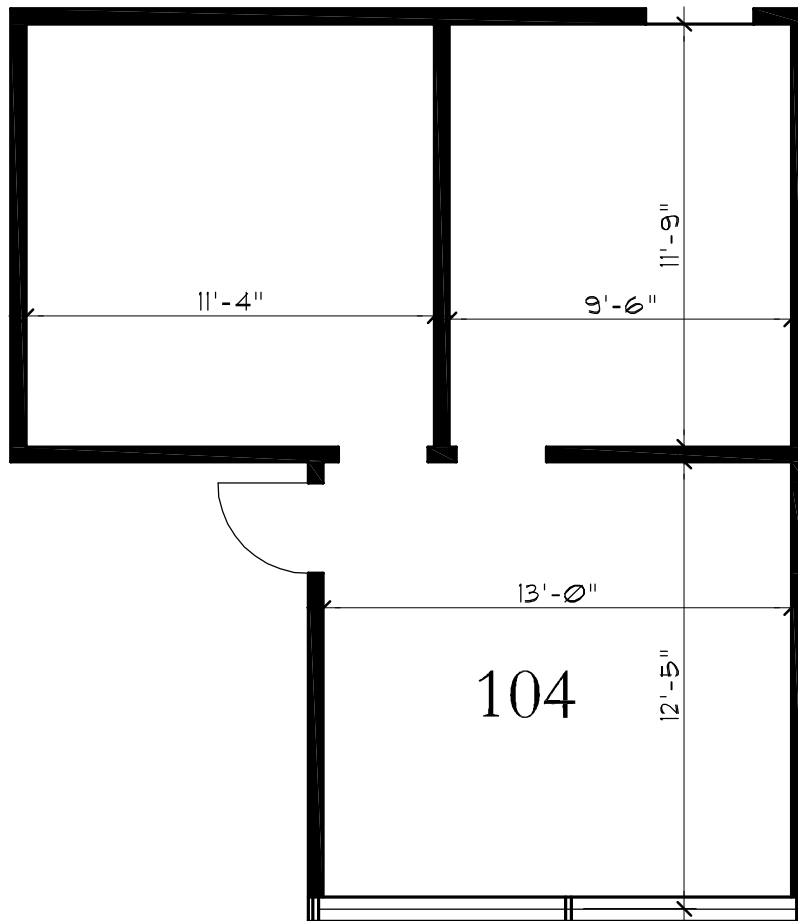

CROSSING

DOWNTOWN APARTMENTS + OFFICE SUITES

dgcrossing.com

OFFICE SUITE 104

SCALE: 3/16" = 1'-0"

417 SF