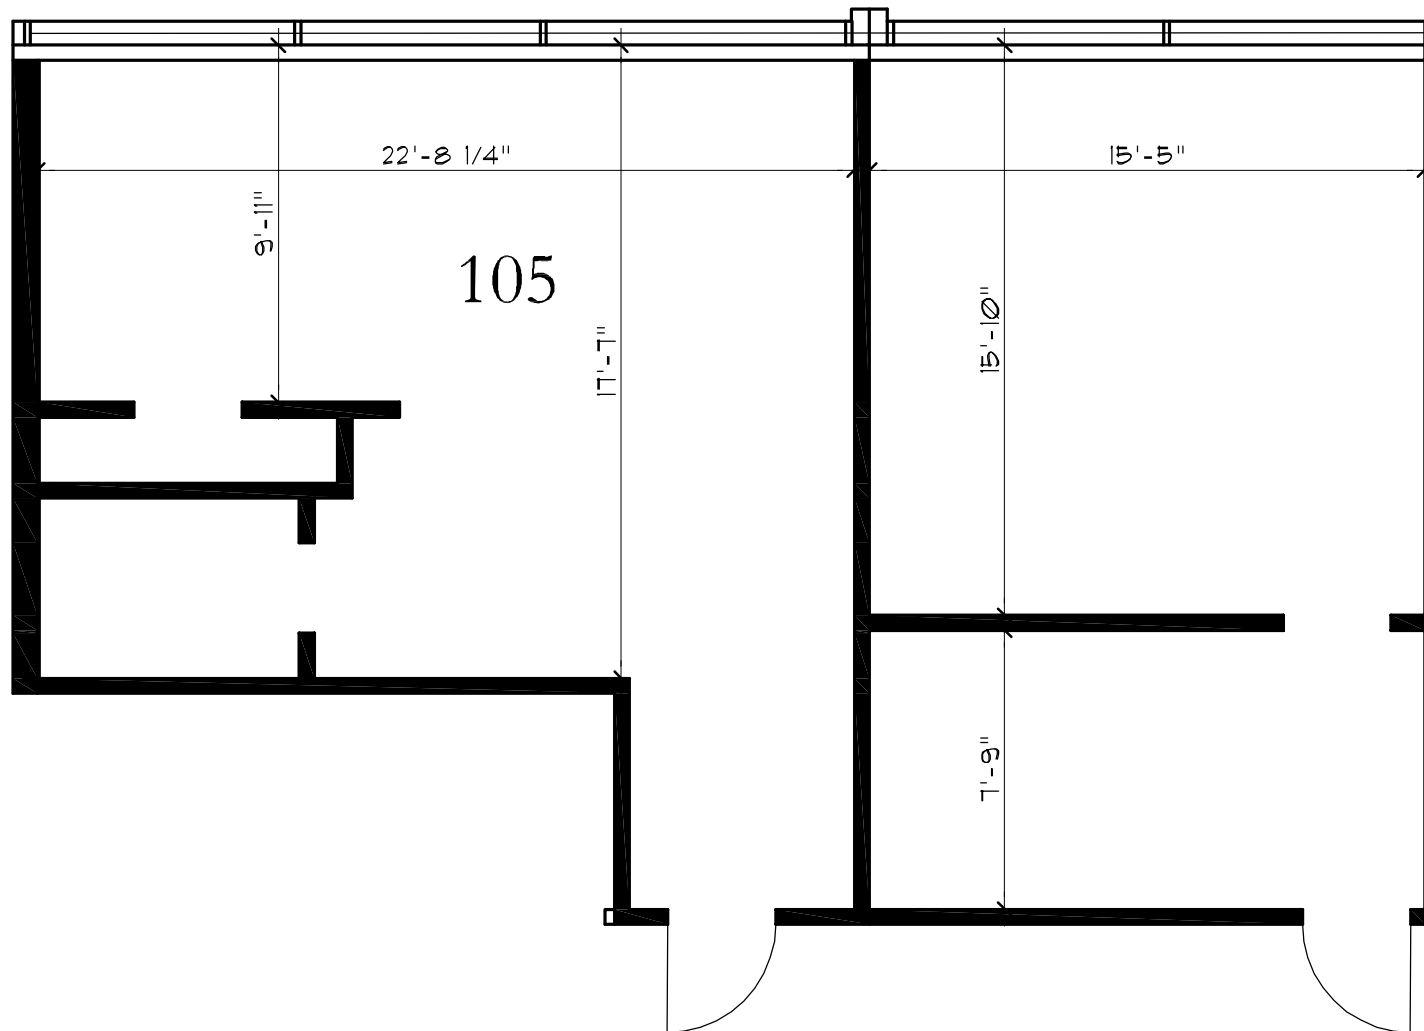

CROSSING

DOWNTOWN APARTMENTS + OFFICE SUITES

dgcrossing.com

OFFICE SUITE 105

SCALE: 3/16" = 1'-0"

834 SF