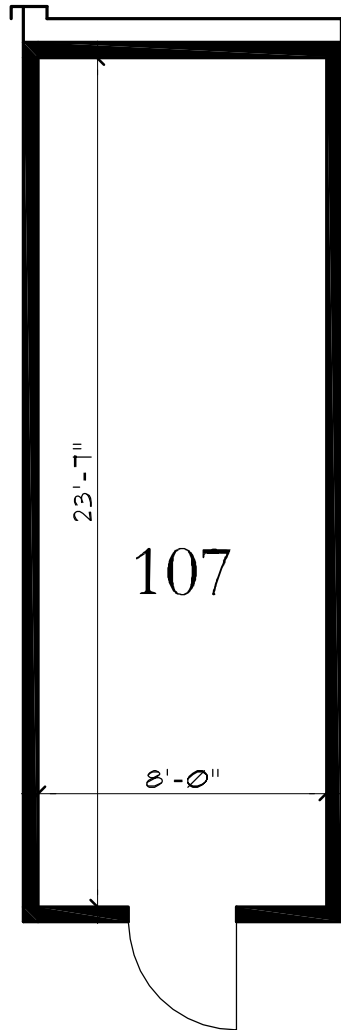

CROSSING

DOWNTOWN APARTMENTS + OFFICE SUITES

dgcrossing.com

OFFICE SUITE 107

SCALE: 3/16" = 1'-0"

189 SF