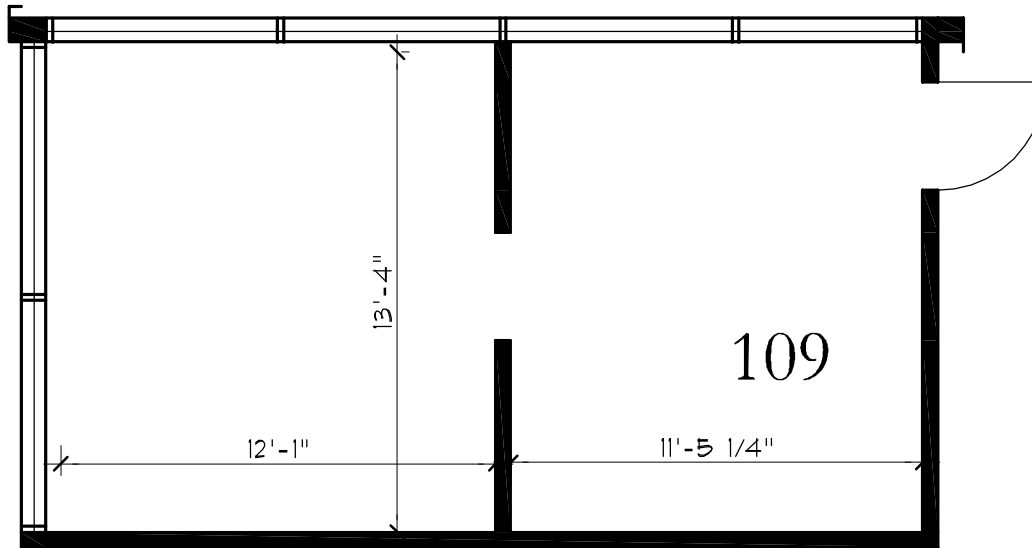

CROSSING

DOWNTOWN APARTMENTS + OFFICE SUITES

dgcrossing.com

OFFICE SUITE 109

SCALE: 3/16" = 1'-0"

343 SF