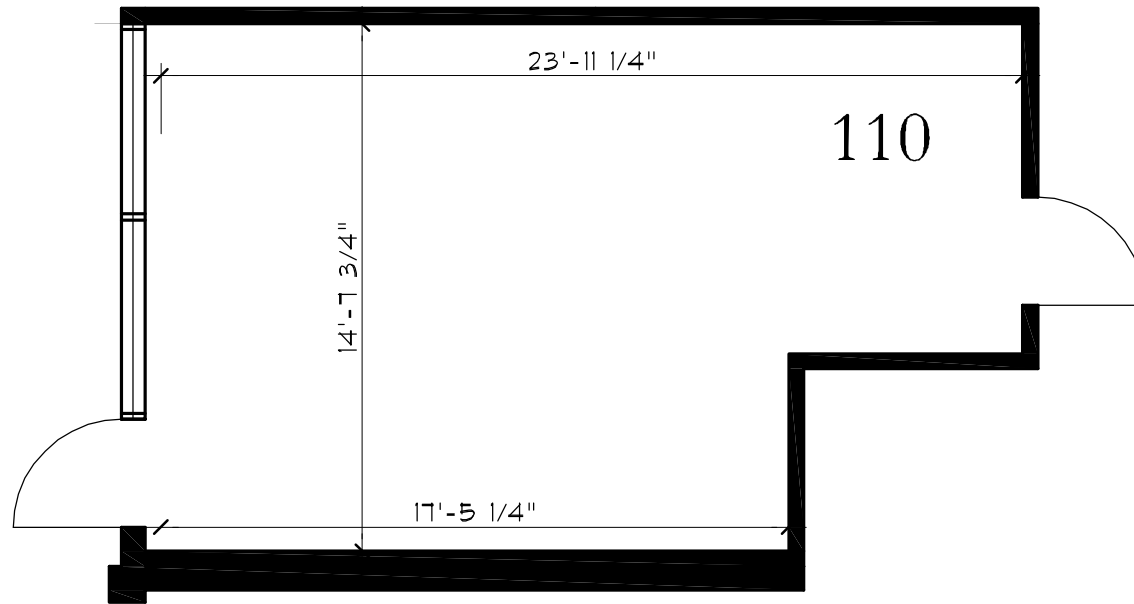

CROSSING

DOWNTOWN APARTMENTS + OFFICE SUITES

dgcrossing.com

OFFICE SUITE 110

SCALE: 3/16" = 1'-0"

328 SF