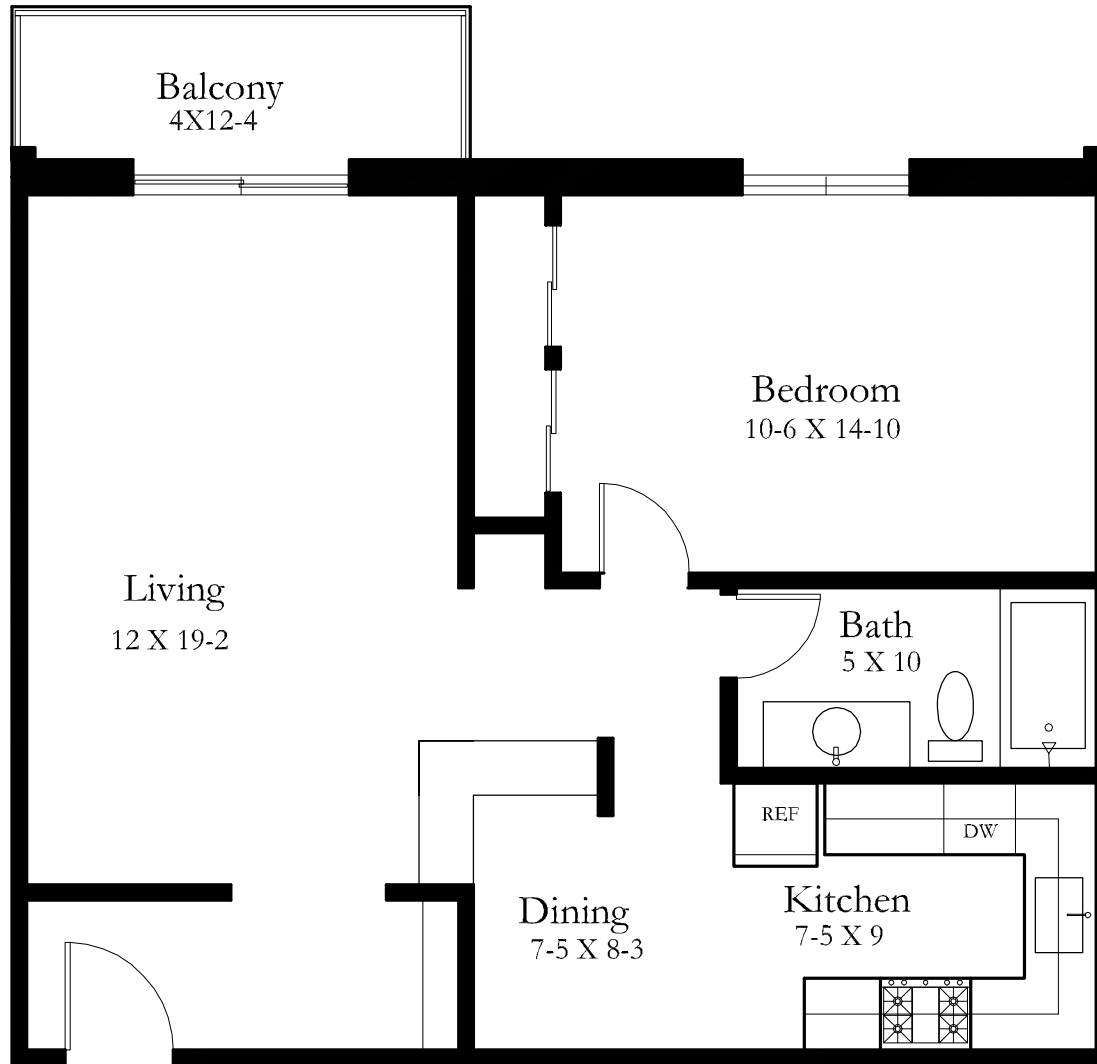

CROSSING

DOWNTOWN APARTMENTS + OFFICE SUITES

dgcrossing.com

One Bedroom 725sf

Includes 50sf Balcony